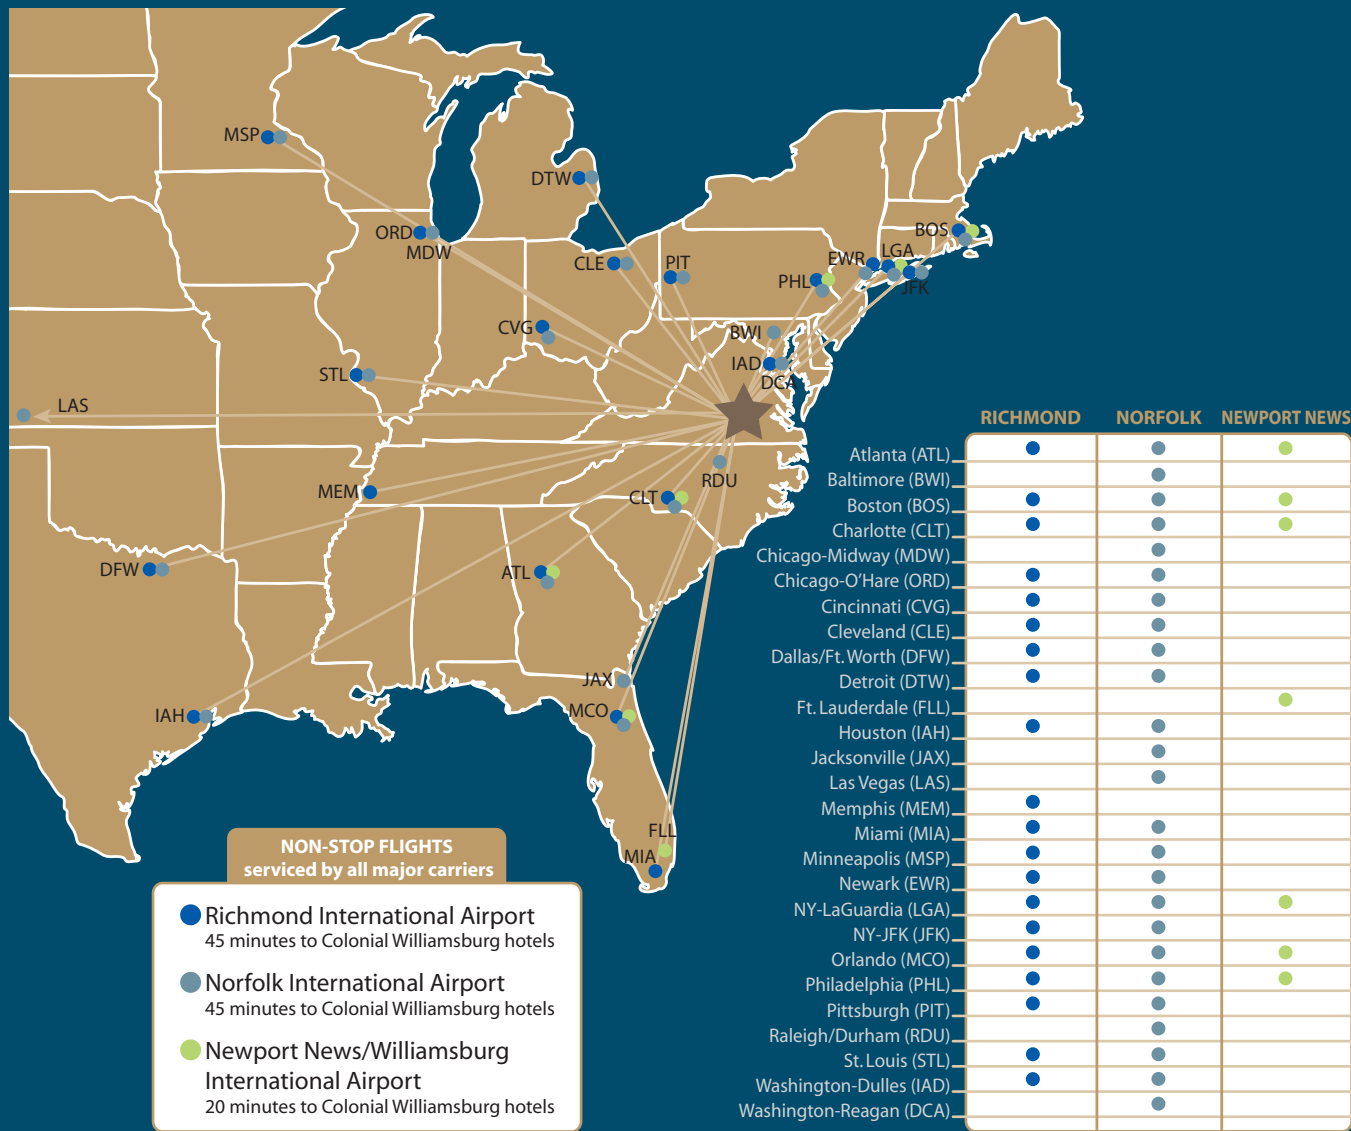

NON-STOP SERVICE TO AIRPORTS SERVING THE RESORT COLLECTION OF COLONIAL WILLIAMSBURG

*Only non-stop flights listed; hundreds more available as daily direct flights.